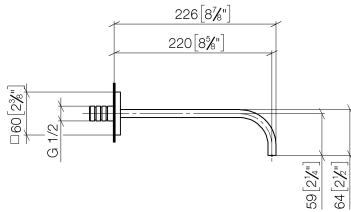

MEM Bath spout for wall mounting - Dark Chrome

MEM

13 801 782

- 220mm projection
- rectangular, air-enriched flow
- rosette 60 x 60 mm
- hole diameter 37 mm
- 1/2" connection
- max. flow 38.5 l/min at 3 bar flow pressure
- WRAS 2203039

13 801 782

mm [inches]

Flow rate chart

Certificates

WRAS_2203039.

13 801 782

Parts for other
finishes can be found
here: [Chrome](#)